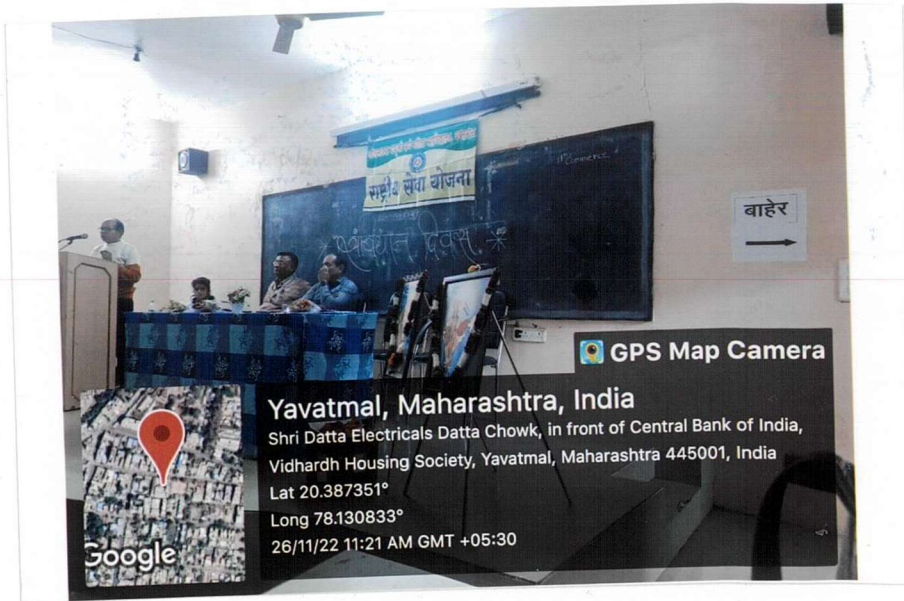

Constitution Day

काशने